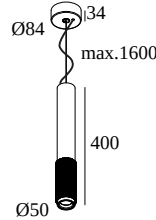

PUNK 451 C 92740 DIM8

471 221 922 ED8 B

AVAILABLE IN

BLACK 471 221 922 ED8 B

BLACK PURE 471 221 922 ED8 BP

GOLD COLOURED 471 221 922 ED8 GC

[View on website](#)

General info

LOCATION	indoor
INSTALLATION	Ceiling Suspended
INGRESS PROTECTION	IP20
WEIGHT (KG)	0.9
ADJUSTABILITY	non adjustable
INFORMATION	REFLECTOR WFL-40° INCL.DIMMABLE LED POWER SUPPLY 350mA-DC INCL.1 x CABLE SUSPENSION SINGLE AUTO. 1.6m INCL.1 x CABLE 2 x 0.75mm²

Electrical info

ELECTRICAL	220-240V / 50-60Hz
CLASS	I
POWER SUPPLY	YES
DIM TYPE	mains (phase cut-off)
ENERGY CLASS	F
CERTIFICATES	CB, EAC, ENEC, RCM

Lightsource info

LIGHTSOURCE NAME	LED
LIGHTSOURCE	LED array 6,4W / CRI>90 / 2700K / 587lm
SDCM	SDCM2
RISKGROUPE	RG1
BEAMANGLE	40°
LED TECHNICS (LIGHT SOURCE)	587lm // 6,4W // 92lm/W
LED TECHNICS (LUMINAIRE)	488lm // 7,4W // 66lm/W

Requirements

MIDISPY TUBE

Options

SUSPENSION + CONNECTION TRIMLESS

COVERSET R 90-100

For detailed installation instructions, please consult the manual : [471_221_XXX_ED8_HAND.pdf](#)